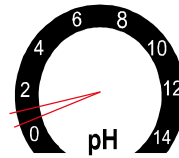

MSS®-DİONE WC

Toilet Cleaner

Features

Viscous and highly acidic power cleaner for thorough cleaning without unpleasant odours. Dione WC sticks to the surfaces and removes even deposits which are not readily soluble, especially under the rims of the WC bowls. Not suitable on acid-sensitive objects such as chromium-plated fittings, enameled surfaces, toilet seats and lids, synthetic material, brass, bronze, anodized aluminium, aluminium, washing basins made from artificial stone and surfaces made from natural or artificial stone. Read the safety instructions when using the product! Contains more than 90%-biodegradable surfactants – well within legal requirements.

Ingredients

Inorganic acid %25, thickener and dye.

Applications

Only suitable for ceramic, porcelain or stainless steel WC bowls and urinals. Removes even deposits out of limestone, urine stone and rust which are not readily soluble.

Directions

Before first treatment, please check on an inconspicuous spot to see if the material is acid-resistant! Spray Dione WC undiluted under the rim of the toilet bowl (interior) and/or on the surfaces to be cleaned and spread it with the toilet brush. Allow to act for a short while, rub off dirt with the toilet brush under running water. The cleaning solution should not get dry. MSS Group accept no responsibility for damage resulting from improper or application of the product.

Security Symbols

Sanitary Cleaner

ISO 9001 : 2000
ISO 14001 : 2004
ISO 22000
HACCP / TS 13001
OHSAS 18001 / TS 18001

Sağlık Bakanlığı onaylıdır
TSE (TSEK)
Standartlarına göre üretilmiştir.

CLEANING COLOUR CODE

Xi: Irritant