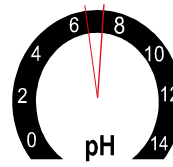

MSS® -FERONIA Fat&Oil

Fat and Oil Remover Liquid

Characteristics

Feronia-Fat&Oil can be used in every type of industrial washing machines. It is not affected by hardness of water. It can be used for cleaning delicate, colored or white fabric made up of woolen, cotton and synthetic fibers confidently. It is economic and friendly to the nature.

Composition

Nonionic surfactants, organic solvent and protective materials.

Physical Characteristics: Light yellow liquid.

Directions and Dosage

Feronia-Fat&Oil can be used in wide range of temperature and hardness of water and applied to every kind of fabric. Feronia-Fat&Oil can be used not only as a main washing product alone; it can also be used as a subsidiary washing product together with Feronia Simple (main washing product) in the washing process of heavily soiled, bloody and oiled laundries of restaurant, hospital, and kitchen. It can be used with all kind of alkaline products (Feronia-Alkali, Feronia Simple etc.)

Two methods of dosage are given:

According to weight of dry laundry : g/kg (float ratio 1/5)

According to washing water: g/l

Pre wash		Main wash		Single wash	
g/kg	g/l	g/kg	g/l	g/kg	g/l
5	1	3	0,6	5-15	1-3

Storage

Store in a cool and dry place (keep it tightly closed). Do not stack more than two tight-head containers on top of each other.

Security Symbols

Laundry Hygiene

ISO 9001 : 2000
ISO 14001 : 2004
ISO 22000
HACCP / TS 13001
OHSAS 18001 / TS 18001

Sağlık Bakanlığı onaylıdır
TSE (TSEK)
Standartlarına göre üretilmiştir.

CLEANINGCOLOURCODE

Xn: Harmful

R 22 Harmful if swallowed.
R 41 Risk of serious damage to eyes.
S 26 In case of contact with eyes, rinse immediately with plenty of water and seek medical advice.
S 39 Wear eye/face protection.

Product Code: MSS32073

Packaging: 3 L (2,91 KG)